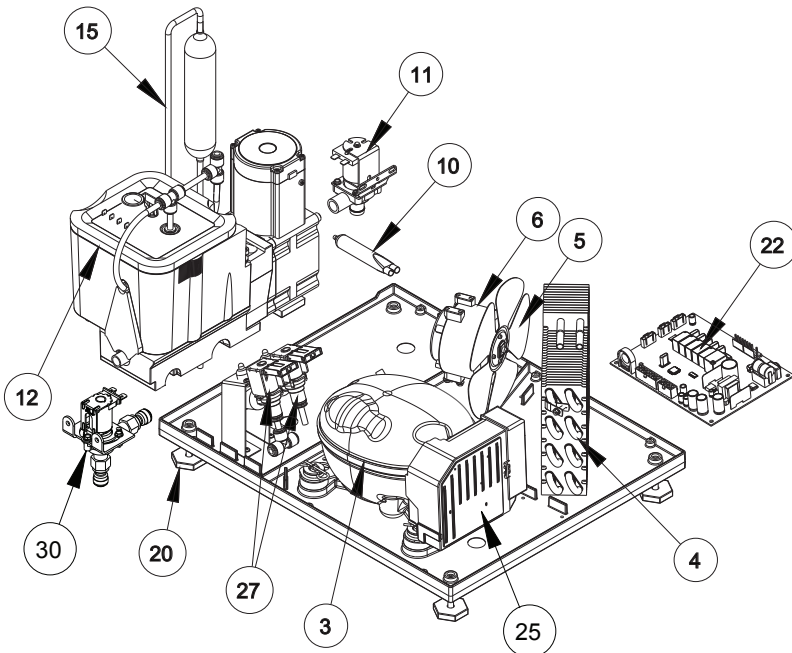

USER GUIDE

Parts

UHNB315-SS01A		
1	ACCESS PANEL	80-55369-00
2	BACK PANEL (2PCS)	80-55377-00
3	COMPRESSOR W/ELECTRICALS	80-54140-00
4	CONDENSER ASSEMBLY	80-55379-00
5	CONDENSER FAN BLADE	80-54066-00
6	CONDENSER FAN MOTOR	80-54138-00
7	COVER W/HOOK	80-54332-00
8	DISPLAY MODULE	80-55214-00
9	DOOR ASSEMBLY	80-55380-00
10	DRIER	80-54055-00
11	DUMP VALVE	80-55232-00
12	EVAPORATOR ASSEMBLY**	80-55216-00
13	GASKET	80-55372-00
14	GRILLE ASSEMBLY	80-55373-00
15	HEAT EXCHANGER ASSEMBLY	80-55434-00
16	HINGE COVER	80-54001-00
17	HINGE ASSEMBLY	80-55374-00
18	ICE SCOOP	80-54080-00
19	LED LIGHT STRIP AND COVER	80-54000-00
20	LEG LEVELERS (4)	80-54019-00
21	NUGGET ICE CLEANER*	ULANUGGETCLEAN
22	MAIN BOARD	80-55398-00
23	PLUNGER SWITCH	80-55375-00
24	POWER CORD*	80-55376-00
25	SERIAL INVERTER, 115V	80-55570-00
26	THERMISTOR	80-54006-00
27	WATER VALVE, RESERVOIR/INLET	80-55448-00
28	WIRE HARNESS, BOARD*	80-55226-01
29	WATER DISPENSER ASSEMBLY	80-55383-00
30	WATER DISPENSER VALVE	80-55467-00
31	WATER FILTER*	ULANUGGETFILTER
32	WATER LINE HOOK UP KIT*	ULAWATERHOOKUP

*Not Pictured

**See next page for parts breakdown

Parts

NUGGET ICE EVAPORATOR		
1	GEAR MOTOR ASSEMBLY	80-55371-01
2	MAIN HOUSING W/SEAL & SCREWS	80-55371-02
3	AUGER W/FRONT SEAL	80-55371-04
4	ICE COMPRESSION NOZZLE ASSY	80-55371-05
5	FRONT SEAL AND O-RING	80-55371-06
6	EVAPORATOR W/FLANGES & O-RING	80-55371-07
7	HOUSING, BUSHING	80-55371-08
8	HARDWARE KIT, GEAR MOTOR	80-55371-09
9	RESERVOIR & FLOAT COMPLETE ASSY	80-55371-10
10	RESERVOIR LID & O-RING	80-55371-11
11	FLOAT SWITCH	80-55538-00
12	WATER LINE, 12" SEGMENT	80-54722-01
13	WATER SEAL KIT	80-55371-13
14	INSULATION KIT*	80-55371-14
15	DUMP VALVE TUBE ASSY	80-55447-01
16	RESERVOIR DUMP VALVE TUBE ASSY	80-55371-20
17	ICE TRANSPORT TUBE ASSY	80-55371-19