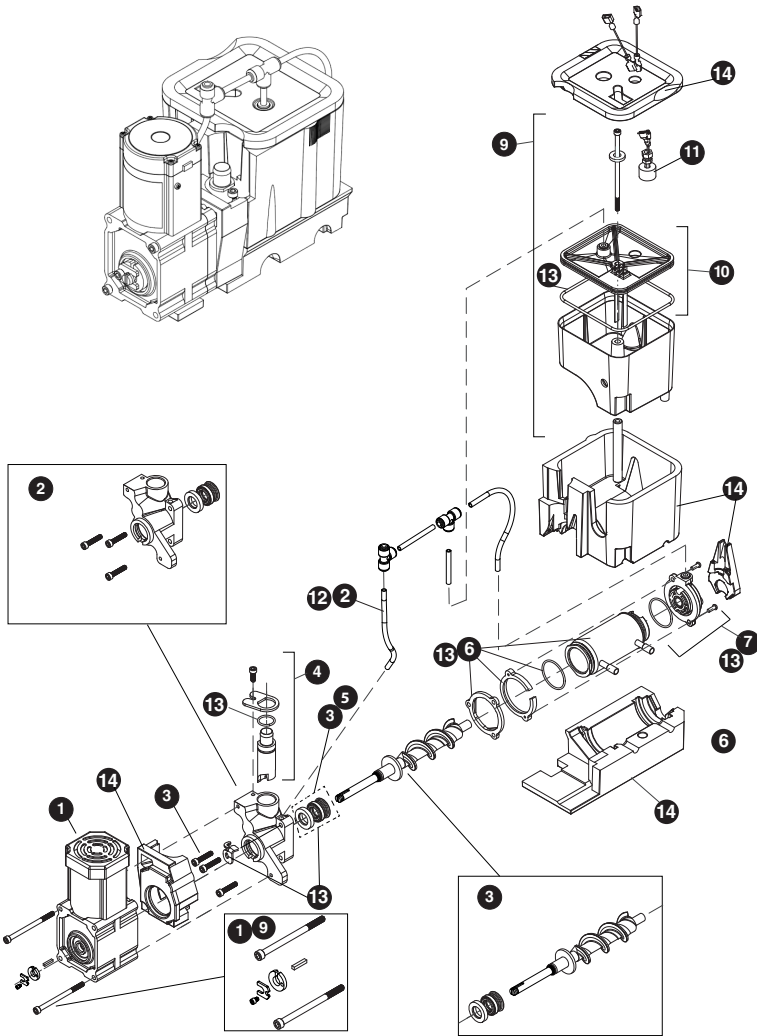

USER GUIDE

Parts

UHNB315-SS01A		
1	ACCESS PANEL	80-55369-00
2	BACK PANEL (2PCS)	80-55377-00
3	COMPRESSOR W/ELECTRICALS	80-54140-00
4	CONDENSER ASSEMBLY	80-55379-00
5	CONDENSER FAN BLADE	80-54066-00
6	CONDENSER FAN MOTOR	80-54138-00
7	COVER W/HOOK	80-54332-00
8	DISPLAY MODULE	80-55214-00
9	DOOR ASSEMBLY	80-55380-00
10	DRIER	80-54055-00
11	DUMP VALVE	80-55232-00
12	EVAPORATOR ASSEMBLY**	80-55216-00
13	GASKET	80-55372-00
14	GRILLE ASSEMBLY	80-55373-00
15	HEAT EXCHANGER ASSEMBLY	80-55434-00
16	HINGE COVER	80-54001-00
17	HINGE ASSEMBLY	80-55374-00
18	ICE SCOOP	80-54080-00
19	LED LIGHT STRIP AND COVER	80-54000-00
20	LEG LEVELERS (4)	80-54019-00
21	NUGGET ICE CLEANER*	ULANUGGETCLEAN
22	MAIN BOARD	80-55398-00
23	PLUNGER SWITCH	80-55375-00
24	POWER CORD*	80-55376-00
25	SERIAL INVERTER, 115V	80-55570-00
26	THERMISTOR	80-54006-00
27	WATER VALVE, RESERVOIR/INLET	80-55448-00
28	WIRE HARNESS, BOARD*	80-55226-01
29	WATER DISPENSER ASSEMBLY	80-55383-00
30	WATER DISPENSER VALVE	80-55467-00
31	WATER FILTER*	ULANUGGETFILTER
32	WATER LINE HOOK UP KIT*	ULAWATERHOOKUP

*Not Pictured

**See next page for parts breakdown

Parts

NUGGET ICE EVAPORATOR		
1	GEAR MOTOR ASSEMBLY	80-55371-01
2	MAIN HOUSING W/SEAL & SCREWS	80-55371-02
3	AUGER W/FRONT SEAL	80-55371-04
4	ICE COMPRESSION NOZZLE ASSY	80-55371-05
5	FRONT SEAL AND O-RING	80-55371-06
6	EVAPORATOR W/FLANGES & O-RING	80-55371-07
7	HOUSING, BUSHING	80-55371-08
8	HARDWARE KIT, GEAR MOTOR	80-55371-09
9	RESERVOIR & FLOAT COMPLETE ASSY	80-55371-10
10	RESERVOIR LID & O-RING	80-55371-11
11	FLOAT SWITCH	80-55538-00
12	WATER LINE, 12" SEGMENT	80-54722-01
13	WATER SEAL KIT	80-55371-13
14	INSULATION KIT*	80-55371-14
15	DUMP VALVE TUBE ASSY	80-55447-01
16	RESERVOIR DUMP VALVE TUBE ASSY	80-55371-20
17	ICE TRANSPORT TUBE ASSY	80-55371-19