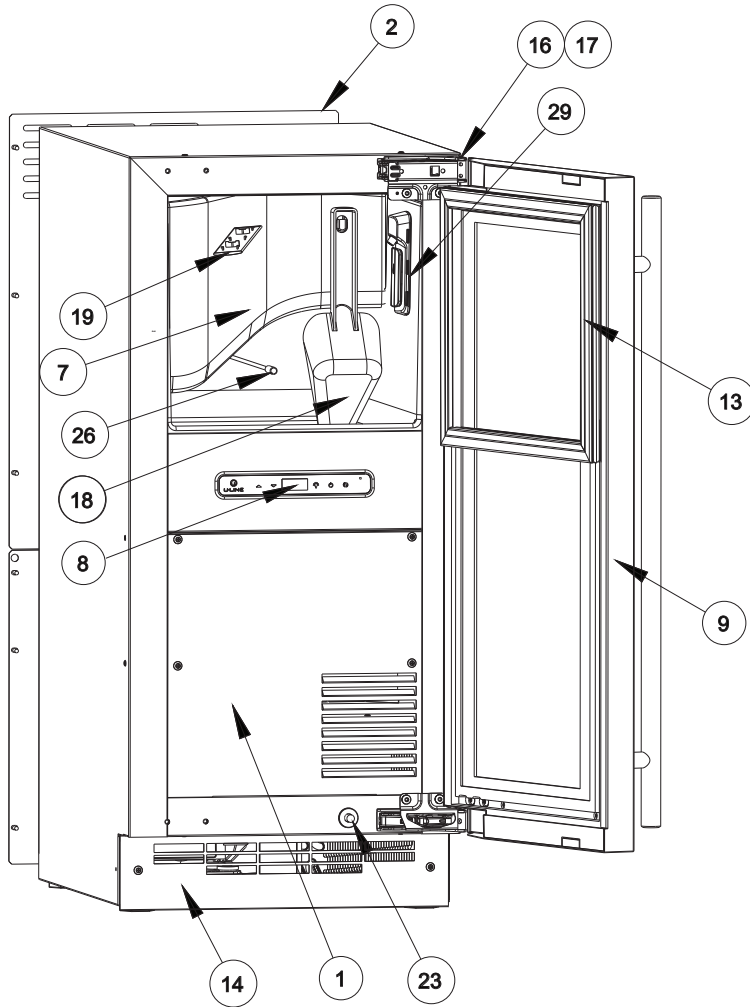

USER GUIDE

Parts

UHNB315-SS01A		
1	ACCESS PANEL	80-55369-00
2	BACK PANEL (2PCS)	80-55377-00
3	COMPRESSOR W/ELECTRICALS	80-54140-00
4	CONDENSER ASSEMBLY	80-55379-00
5	CONDENSER FAN BLADE	80-54066-00
6	CONDENSER FAN MOTOR	80-54138-00
7	COVER W/HOOK	80-54332-00
8	DISPLAY MODULE	80-55214-00
9	DOOR ASSEMBLY	80-55380-00
10	DRIER	80-54055-00
11	DUMP VALVE	80-55232-00
12	EVAPORATOR ASSEMBLY**	80-55216-00
13	GASKET	80-55372-00
14	GRILLE ASSEMBLY	80-55373-00
15	HEAT EXCHANGER ASSEMBLY	80-55434-00
16	HINGE COVER	80-54001-00
17	HINGE ASSEMBLY	80-55374-00
18	ICE SCOOP	80-54080-00
19	LED LIGHT STRIP AND COVER	80-54000-00
20	LEG LEVELERS (4)	80-54019-00
21	NUGGET ICE CLEANER*	ULANUGGETCLEAN
22	MAIN BOARD	80-55398-00
23	PLUNGER SWITCH	80-55375-00
24	POWER CORD*	80-55376-00
25	SERIAL INVERTER, 115V	80-55570-00
26	THERMISTOR	80-54006-00
27	WATER VALVE, RESERVOIR/INLET	80-55448-00
28	WIRE HARNESS, BOARD*	80-55226-01
29	WATER DISPENSER ASSEMBLY	80-55383-00
30	WATER DISPENSER VALVE	80-55467-00
31	WATER FILTER*	ULANUGGETFILTER
32	WATER LINE HOOK UP KIT*	ULAWATERHOOKUP

*Not Pictured

**See next page for parts breakdown

Parts

NUGGET ICE EVAPORATOR		
1	GEAR MOTOR ASSEMBLY	80-55371-01
2	MAIN HOUSING W/SEAL & SCREWS	80-55371-02
3	AUGER W/FRONT SEAL	80-55371-04
4	ICE COMPRESSION NOZZLE ASSY	80-55371-05
5	FRONT SEAL AND O-RING	80-55371-06
6	EVAPORATOR W/FLANGES & O-RING	80-55371-07
7	HOUSING, BUSHING	80-55371-08
8	HARDWARE KIT, GEAR MOTOR	80-55371-09
9	RESERVOIR & FLOAT COMPLETE ASSY	80-55371-10
10	RESERVOIR LID & O-RING	80-55371-11
11	FLOAT SWITCH	80-55538-00
12	WATER LINE, 12" SEGMENT	80-54722-01
13	WATER SEAL KIT	80-55371-13
14	INSULATION KIT*	80-55371-14
15	DUMP VALVE TUBE ASSY	80-55447-01
16	RESERVOIR DUMP VALVE TUBE ASSY	80-55371-20
17	ICE TRANSPORT TUBE ASSY	80-55371-19