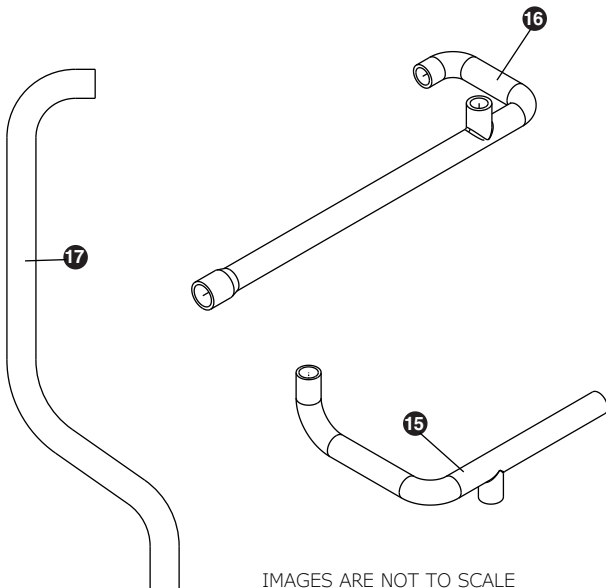

USER GUIDE

Parts

UHNB315-SS01A		
1	ACCESS PANEL	80-55369-00
2	BACK PANEL (2PCS)	80-55377-00
3	COMPRESSOR W/ELECTRICALS	80-54140-00
4	CONDENSER ASSEMBLY	80-55379-00
5	CONDENSER FAN BLADE	80-54066-00
6	CONDENSER FAN MOTOR	80-54138-00
7	COVER W/HOOK	80-54332-00
8	DISPLAY MODULE	80-55214-00
9	DOOR ASSEMBLY	80-55380-00
10	DRIER	80-54055-00
11	DUMP VALVE	80-55232-00
12	EVAPORATOR ASSEMBLY**	80-55216-00
13	GASKET	80-55372-00
14	GRILLE ASSEMBLY	80-55373-00
15	HEAT EXCHANGER ASSEMBLY	80-55434-00
16	HINGE COVER	80-54001-00
17	HINGE ASSEMBLY	80-55374-00
18	ICE SCOOP	80-54080-00
19	LED LIGHT STRIP AND COVER	80-54000-00
20	LEG LEVELERS (4)	80-54019-00
21	NUGGET ICE CLEANER*	ULANUGGETCLEAN
22	MAIN BOARD	80-55398-00
23	PLUNGER SWITCH	80-55375-00
24	POWER CORD*	80-55376-00
25	SERIAL INVERTER, 115V	80-55570-00
26	THERMISTOR	80-54006-00
27	WATER VALVE, RESERVOIR/INLET	80-55448-00
28	WIRE HARNESS, BOARD*	80-55226-01
29	WATER DISPENSER ASSEMBLY	80-55383-00
30	WATER DISPENSER VALVE	80-55467-00
31	WATER FILTER*	ULANUGGETFILTER
32	WATER LINE HOOK UP KIT*	ULAWATERHOOKUP

*Not Pictured

**See next page for parts breakdown

Parts

NUGGET ICE EVAPORATOR		
1	GEAR MOTOR ASSEMBLY	80-55371-01
2	MAIN HOUSING W/SEAL & SCREWS	80-55371-02
3	AUGER W/FRONT SEAL	80-55371-04
4	ICE COMPRESSION NOZZLE ASSY	80-55371-05
5	FRONT SEAL AND O-RING	80-55371-06
6	EVAPORATOR W/FLANGES & O-RING	80-55371-07
7	HOUSING, BUSHING	80-55371-08
8	HARDWARE KIT, GEAR MOTOR	80-55371-09
9	RESERVOIR & FLOAT COMPLETE ASSY	80-55371-10
10	RESERVOIR LID & O-RING	80-55371-11
11	FLOAT SWITCH	80-55538-00
12	WATER LINE, 12" SEGMENT	80-54722-01
13	WATER SEAL KIT	80-55371-13
14	INSULATION KIT*	80-55371-14
15	DUMP VALVE TUBE ASSY	80-55447-01
16	RESERVOIR DUMP VALVE TUBE ASSY	80-55371-20
17	ICE TRANSPORT TUBE ASSY	80-55371-19

*Insulation foam pieces are sold only as a complete set

IMAGES ARE NOT TO SCALE