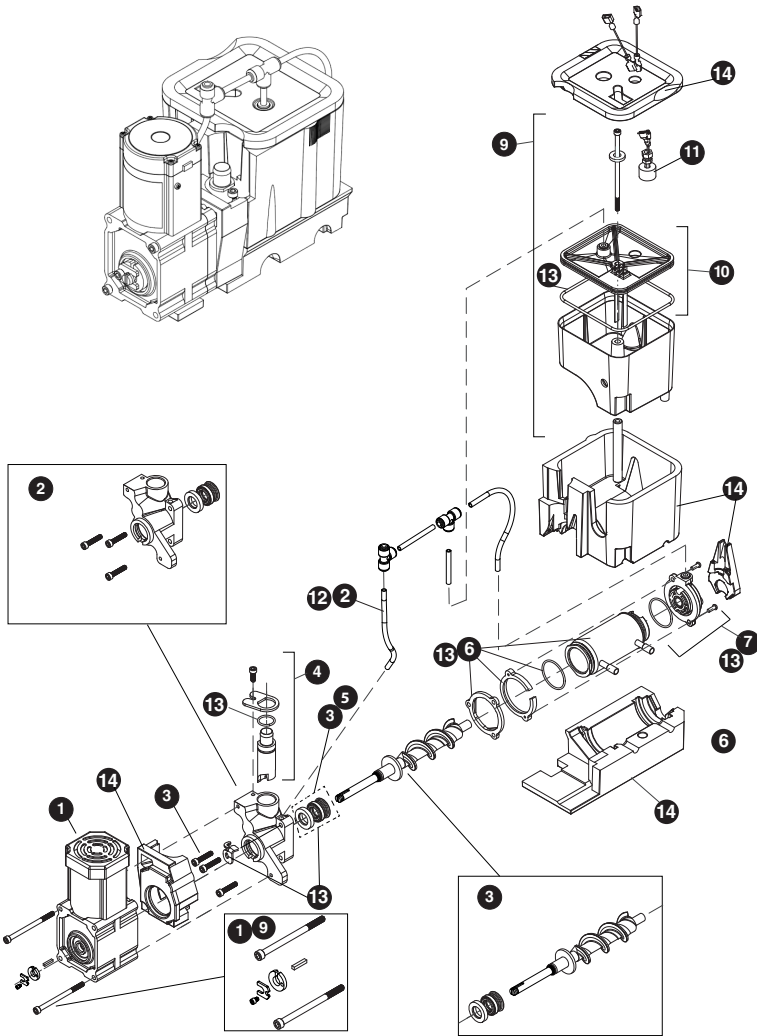

USER GUIDE

Parts

UHNB115-IS01A		
1	ACCESS PANEL	80-55369-00
2	BACK PANEL (2PCS)	80-55377-00
3	COMPRESSOR W/ELECTRICALS	80-54140-00
4	CONDENSER ASSEMBLY	80-55213-01
5	CONDENSER FAN BLADE	80-54066-00
6	CONDENSER FAN MOTOR	80-54138-00
7	COVER W/HOOK	80-54332-00
8	DISPLAY MODULE	80-55214-00
9	DOOR ASSEMBLY	80-55378-00
10	DRIER	80-54055-00
11	DUMP VALVE	80-55232-00
12	EVAPORATOR ASSEMBLY**	80-55216-00
13	GASKET	80-55372-00
14	GRILLE ASSEMBLY	80-55373-00
15	HEAT EXCHANGER ASSEMBLY	80-55434-00
16	HINGE COVER	80-54001-00
17	HINGE ASSEMBLY	80-55374-00
18	ICE SCOOP	80-54080-00
19	LED LIGHT STRIP AND COVER	80-54000-00
20	LEG LEVELERS (4)	80-54019-00
21	NUGGET ICE CLEANER*	ULANUGGETCLEAN
22	MAIN BOARD	80-55398-00
23	PLUNGER SWITCH NUG NUGGET	80-55375-00
24	POWER CORD, NUGGET*	80-55376-00
25	THERMISTOR	80-54006-00
26	WATER VALVE, RESERVOIR,INLET	80-55448-00
27	WIRE HARNESS, BOARD*	80-55226-00

*Not Pictured

**See next page for parts breakdown

Parts

NUGGET ICE EVAPORATOR		
1	GEAR MOTOR ASSEMBLY	80-55371-01
2	MAIN HOUSING W/SEAL & SCREWS	80-55371-02
3	AUGER W/FRONT SEAL	80-55371-04
4	ICE COMPRESSION NOZZLE ASSY	80-55371-05
5	FRONT SEAL AND O-RING	80-55371-06
6	EVAPORATOR W/FLANGES & O-RING	80-55371-07
7	HOUSING, BUSHING	80-55371-08
8	HARDWARE KIT, GEAR MOTOR	80-55371-09
9	RESERVOIR & FLOAT COMPLETE ASSY	80-55371-10
10	RESERVOIR LID & O-RING	80-55371-11
11	FLOAT SWITCH	80-55538-00
12	WATER LINE, 12" SEGMENT	80-54722-01
13	WATER SEAL KIT	80-55371-13
14	INSULATION KIT*	80-55371-14
15	DUMP VALVE TUBE ASSY	80-55447-01
16	RESERVOIR DUMP VALVE TUBE ASSY	80-55371-20
17	ICE TRANSPORT TUBE ASSY	80-55371-19