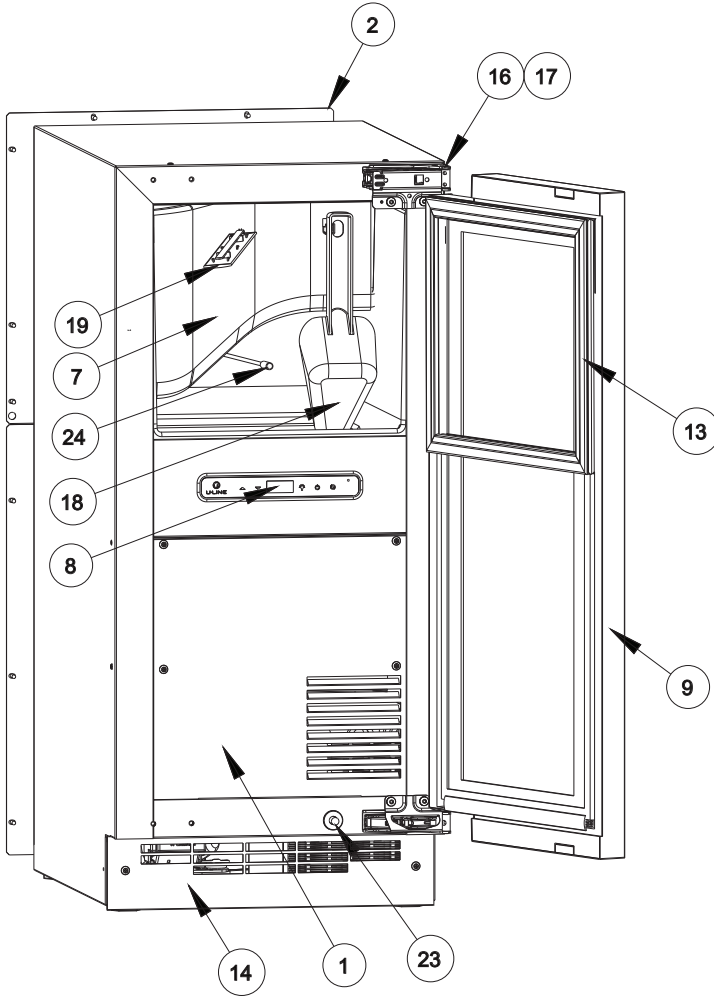

USER GUIDE

Parts

UHNB115-IS01A		
1	ACCESS PANEL	80-55369-00
2	BACK PANEL (2PCS)	80-55377-00
3	COMPRESSOR W/ELECTRICALS	80-54140-00
4	CONDENSER ASSEMBLY	80-55213-01
5	CONDENSER FAN BLADE	80-54066-00
6	CONDENSER FAN MOTOR	80-54138-00
7	COVER W/HOOK	80-54332-00
8	DISPLAY MODULE	80-55214-00
9	DOOR ASSEMBLY	80-55378-00
10	DRIER	80-54055-00
11	DUMP VALVE	80-55232-00
12	EVAPORATOR ASSEMBLY**	80-55216-00
13	GASKET	80-55372-00
14	GRILLE ASSEMBLY	80-55373-00
15	HEAT EXCHANGER ASSEMBLY	80-55434-00
16	HINGE COVER	80-54001-00
17	HINGE ASSEMBLY	80-55374-00
18	ICE SCOOP	80-54080-00
19	LED LIGHT STRIP AND COVER	80-54000-00
20	LEG LEVELERS (4)	80-54019-00
21	NUGGET ICE CLEANER*	ULANUGGETCLEAN
22	MAIN BOARD	80-55398-00
23	PLUNGER SWITCH NUG NUGGET	80-55375-00
24	POWER CORD, NUGGET*	80-55376-00
25	THERMISTOR	80-54006-00
26	WATER VALVE, RESERVOIR,INLET	80-55448-00
27	WIRE HARNESS, BOARD*	80-55226-00

*Not Pictured

**See next page for parts breakdown

Parts

NUGGET ICE EVAPORATOR		
1	GEAR MOTOR ASSEMBLY	80-55371-01
2	MAIN HOUSING W/SEAL & SCREWS	80-55371-02
3	AUGER W/FRONT SEAL	80-55371-04
4	ICE COMPRESSION NOZZLE ASSY	80-55371-05
5	FRONT SEAL AND O-RING	80-55371-06
6	EVAPORATOR W/FLANGES & O-RING	80-55371-07
7	HOUSING, BUSHING	80-55371-08
8	HARDWARE KIT, GEAR MOTOR	80-55371-09
9	RESERVOIR & FLOAT COMPLETE ASSY	80-55371-10
10	RESERVOIR LID & O-RING	80-55371-11
11	FLOAT SWITCH	80-55538-00
12	WATER LINE, 12" SEGMENT	80-54722-01
13	WATER SEAL KIT	80-55371-13
14	INSULATION KIT*	80-55371-14
15	DUMP VALVE TUBE ASSY	80-55447-01
16	RESERVOIR DUMP VALVE TUBE ASSY	80-55371-20
17	ICE TRANSPORT TUBE ASSY	80-55371-19