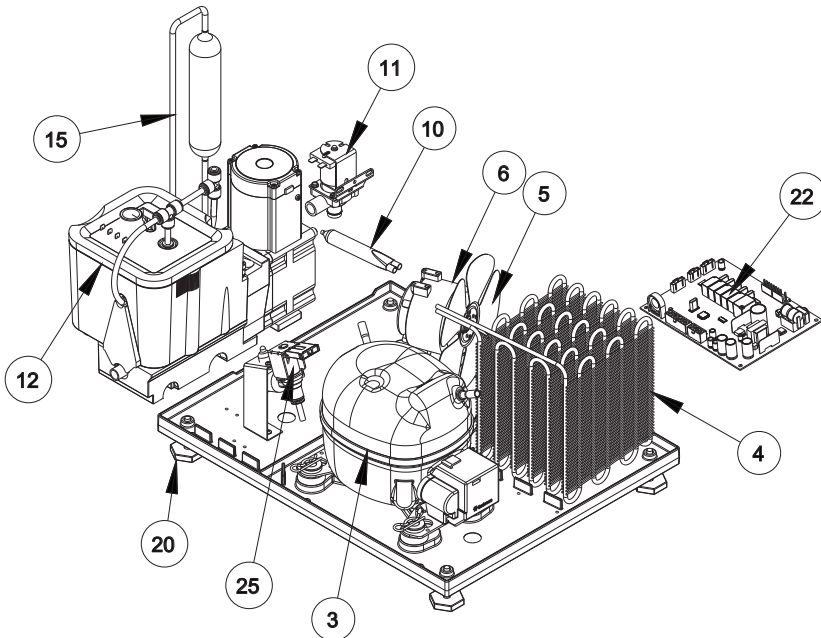

USER GUIDE

Parts

UHNB115-IS01A		
1	ACCESS PANEL	80-55369-00
2	BACK PANEL (2PCS)	80-55377-00
3	COMPRESSOR W/ELECTRICALS	80-54140-00
4	CONDENSER ASSEMBLY	80-55213-01
5	CONDENSER FAN BLADE	80-54066-00
6	CONDENSER FAN MOTOR	80-54138-00
7	COVER W/HOOK	80-54332-00
8	DISPLAY MODULE	80-55214-00
9	DOOR ASSEMBLY	80-55378-00
10	DRIER	80-54055-00
11	DUMP VALVE	80-55232-00
12	EVAPORATOR ASSEMBLY**	80-55216-00
13	GASKET	80-55372-00
14	GRILLE ASSEMBLY	80-55373-00
15	HEAT EXCHANGER ASSEMBLY	80-55434-00
16	HINGE COVER	80-54001-00
17	HINGE ASSEMBLY	80-55374-00
18	ICE SCOOP	80-54080-00
19	LED LIGHT STRIP AND COVER	80-54000-00
20	LEG LEVELERS (4)	80-54019-00
21	NUGGET ICE CLEANER*	ULANUGGETCLEAN
22	MAIN BOARD	80-55398-00
23	PLUNGER SWITCH NUG NUGGET	80-55375-00
24	POWER CORD, NUGGET*	80-55376-00
25	THERMISTOR	80-54006-00
26	WATER VALVE, RESERVOIR,INLET	80-55448-00
27	WIRE HARNESS, BOARD*	80-55226-00

*Not Pictured

**See next page for parts breakdown

Parts

NUGGET ICE EVAPORATOR		
1	GEAR MOTOR ASSEMBLY	80-55371-01
2	MAIN HOUSING W/SEAL & SCREWS	80-55371-02
3	AUGER W/FRONT SEAL	80-55371-04
4	ICE COMPRESSION NOZZLE ASSY	80-55371-05
5	FRONT SEAL AND O-RING	80-55371-06
6	EVAPORATOR W/FLANGES & O-RING	80-55371-07
7	HOUSING, BUSHING	80-55371-08
8	HARDWARE KIT, GEAR MOTOR	80-55371-09
9	RESERVOIR & FLOAT COMPLETE ASSY	80-55371-10
10	RESERVOIR LID & O-RING	80-55371-11
11	FLOAT SWITCH	80-55538-00
12	WATER LINE, 12" SEGMENT	80-54722-01
13	WATER SEAL KIT	80-55371-13
14	INSULATION KIT*	80-55371-14
15	DUMP VALVE TUBE ASSY	80-55447-01
16	RESERVOIR DUMP VALVE TUBE ASSY	80-55371-20
17	ICE TRANSPORT TUBE ASSY	80-55371-19