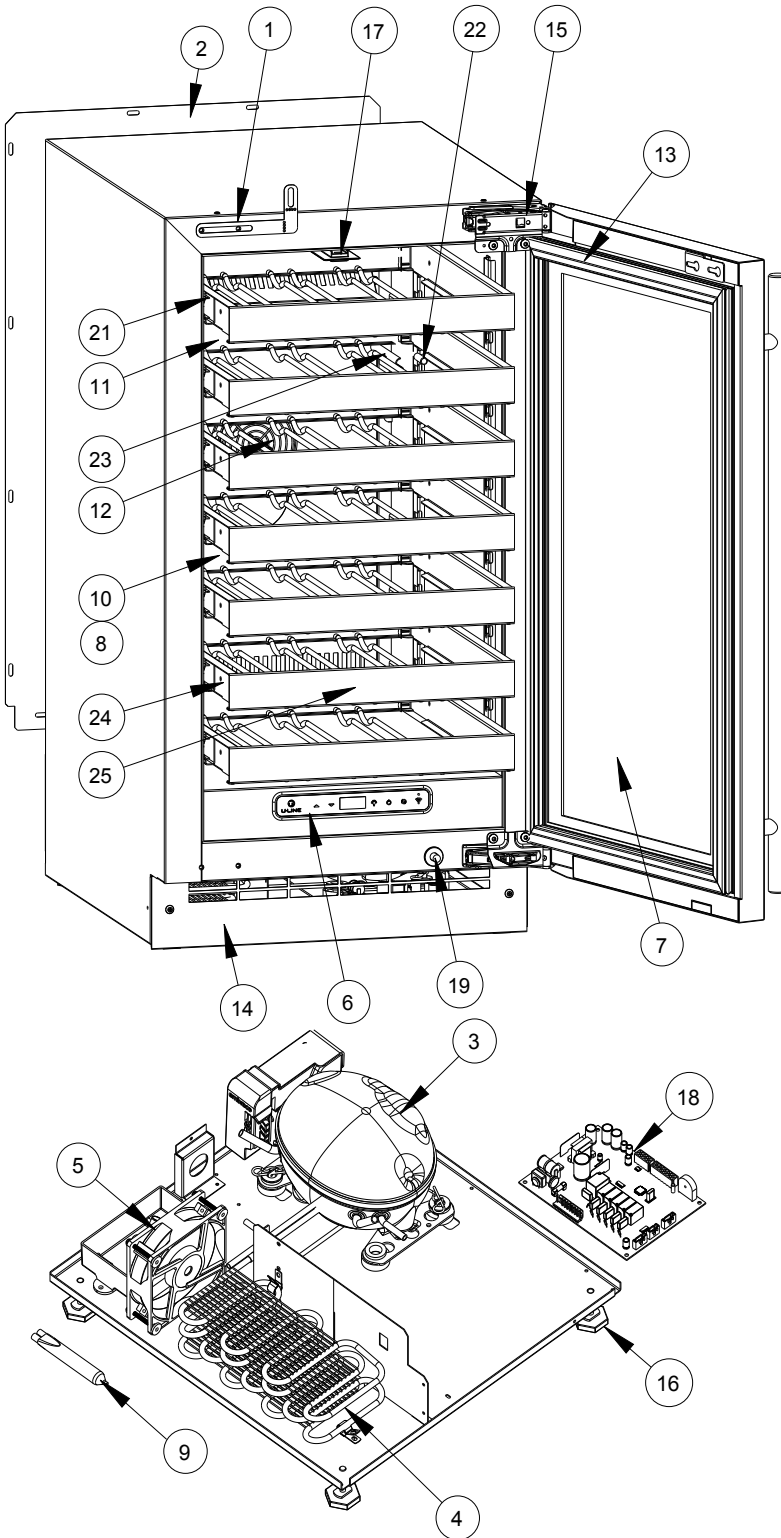

USER GUIDE

Parts

UHWC518-SG41A		
1	ANTI-TIP BRACKET	80-55449-00
2	BACK PANEL	80-55474-00
3	COMPRESSOR	80-55452-00
4	CONDENSER ASSEMBLY	80-55453-00
5	CONDENSER FAN	80-54014-00
6	DISPLAY MODULE	80-55429-00
7	DOOR ASSEMBLY	80-55496-00
8	DRAIN PAN	80-54217-00
9	DRIER	80-54055-00
10	EVAPORATOR ASSEMBLY	80-55478-00
11	EVAPORATOR COVER	80-55477-00
12	EVAPORATOR FAN W/COVER	80-55457-00
13	GASKET, DOOR	80-55517-00
14	GRILLE	80-55479-00
15	HINGE ASSEMBLY	80-55374-00
16	HINGE COVER (2)	80-54001-00
17	LEG LEVELERS (4)	80-54019-00
18	LED LIGHT, 2 COLOR	80-55272-00
19	MAIN BOARD	80-55398-00
20	PLUNGER SWITCH	80-55375-00
21	POWER CORD*	80-55462-00
22	SLIDE ASSEMBLY	80-55509-00
23	THERMISTOR	80-54006-00
24	THERMISTOR COVER	80-55464-00
25	WINE RACK	80-55480-00
26	WINE RACK FRONT	80-55501-00
27	WIRE HARNESS, BOARD*	80-55466-00

*Not Shown