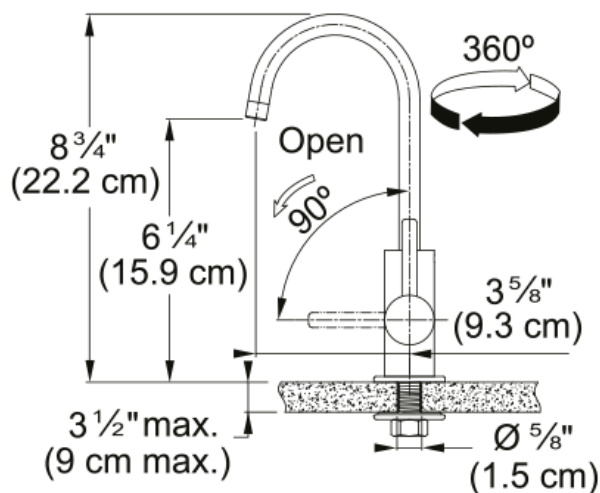

Universal Cold Filtered - UNJ-FW-CHR | 120.0704.763

8.75-in Single Handle Cold Water Filtration Faucet in Polished Chrome. Constructed with 100% lead-free 304 stainless steel, a naturally hygienic surface that is corrosion and tarnish-resistant, resulting in a high-performance and low-maintenance faucet. Proportionately sized and available in a variety of finishes to complement any products in the Franke faucet portfolio. Bring wellness home by pairing the UNJ-FW-CHR with our CT-200 chiller tank and Franke Filtration system (sold separately) and provide your family with an on-demand flow of clean, safe, cold filtered water directly from your kitchen filtration faucet.

Aspect

Spout type	J - spout
Color	Polished chrome
Type of material	Stainless steel 304

Product Dimensions

Faucet hole diameter	31,75 mm
Cartridge dimension	12,70 mm

Installation

Mounting type	Shank
Water supply hose connection	3/8"
Water supply hose length	1524 mm

Product specifications

Pressure	Low pressure for standard
Faucet type	Swivel spout
Faucet operation	Side lever
Faucet rotation	360°

Product identification

Product brand	FRANKE
Product family	None
Collection	Universal