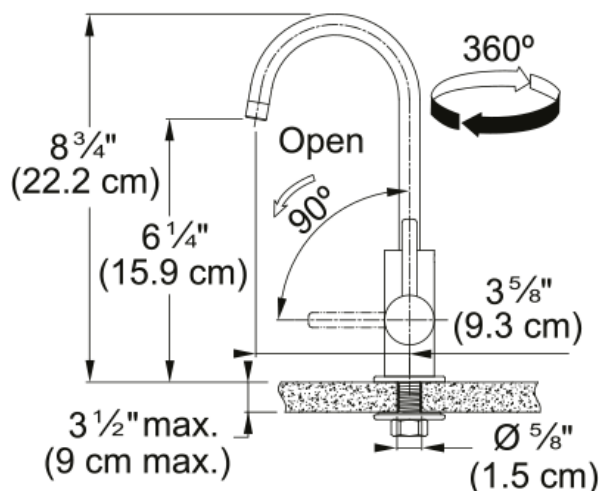

Universal Cold Filtered - UNJ-FW-GLD | 120.0704.770

8.75-in Single Handle Cold Water Filtration Faucet in Gold. Constructed with 100% lead-free 304 stainless steel, a naturally hygienic surface that is corrosion and tarnish-resistant, resulting in a high-performance and low-maintenance faucet. Proportionately sized and available in a variety of finishes to complement any products in the Franke faucet portfolio. Bring wellness home by pairing the UNJ-FW-GLD with our CT-200 chiller tank and Franke Filtration system (sold separately) and provide your family with an on-demand flow of clean, safe, cold filtered water directly from your kitchen filtration faucet.

Aspect

Spout type	J - spout
Color	Gold
Type of material	Stainless steel 304

Product Dimensions

Faucet hole diameter	31,75 mm
Cartridge dimension	12,70 mm

Installation

Mounting type	Shank
Water supply hose connection	3/8"
Water supply hose length	1524 mm

Product specifications

Pressure	High pressure
Faucet type	Swivel spout
Faucet operation	Side lever
Faucet rotation	360°

Product identification

Product brand	FRANKE
Product family	None
Collection	Universal