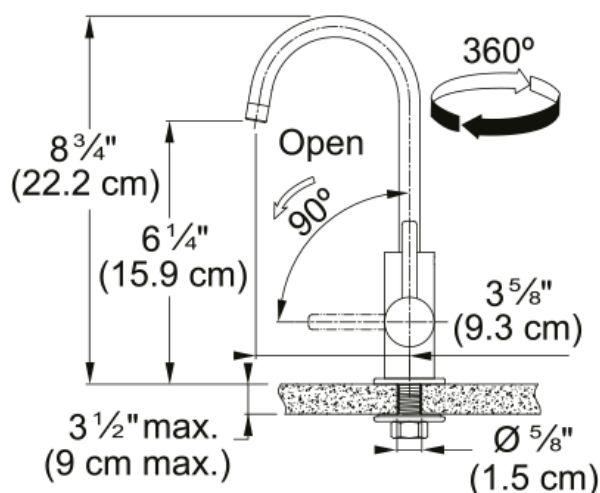

Universal Cold Filtered - UNJ-FW-IBK | 120.0704.767

8.75-in Single Handle Cold Water Filtration Faucet in Industrial Black. Constructed with 100% lead-free 304 stainless steel, a naturally hygienic surface that is corrosion and tarnish-resistant, resulting in a high-performance and low-maintenance faucet. Proportionately sized and available in a variety of finishes to complement any products in the Franke faucet portfolio. Bring wellness home by pairing the UNJ-FW-IBK with our CT-200 chiller tank and Franke Filtration system (sold separately) and provide your family with an on-demand flow of clean, safe, cold filtered water directly from your kitchen filtration faucet.

Aspect

Spout type	J - spout
Color	Industrial black
Type of material	Stainless steel 304

Product Dimensions

Faucet hole diameter	31,75 mm
Cartridge dimension	12,70 mm

Installation

Mounting type	Shank
Water supply hose connection	3/8"
Water supply hose length	1524 mm

Product specifications

Pressure	High pressure
Faucet type	Swivel spout
Faucet operation	Side lever
Faucet rotation	360°

Product identification

Product brand	FRANKE
Product family	None
Collection	Universal

Features

Water saving feature	No
Type of aerator	Laminar
Little butler type	Chilling tank
Little butler type	Water filtration