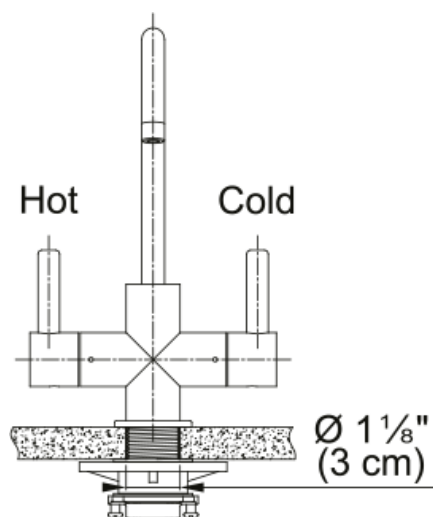

Universal Hot/Cold Filtered - UNJ-HC-304 | 120.0704.766

8.75-in Double Handle Hot and Cold Water Filtration Faucet in Stainless Steel. Constructed with 100% lead-free 304 stainless steel, a naturally hygienic surface that is corrosion and tarnish-resistant, resulting in a high-performance and low-maintenance faucet. Proportionately sized and available in a variety of finishes to complement any products in the Franke faucet portfolio. Bring wellness home by pairing the UNJ-HC-304 with our HT-400 heating tank and Franke Filtration system (sold separately) and provide your family with an on-demand flow of clean, safe, instant hot and cool filtered water directly from your kitchen filtration faucet.

Aspect

Spout type	J - spout
Color	Stainless steel
Type of material	Stainless steel 304

Product Dimensions

Faucet hole diameter	31,75 mm
Cartridge dimension	12,70 mm

Installation

Mounting type	Shank
Water supply hose connection	3/8"
Water supply hose length	1524 mm

Product specifications

Pressure	High pressure
Faucet type	Swivel spout
Faucet operation	Dual Lever
Faucet rotation	360°

Product identification

Product brand	FRANKE
Product family	None
Collection	Universal