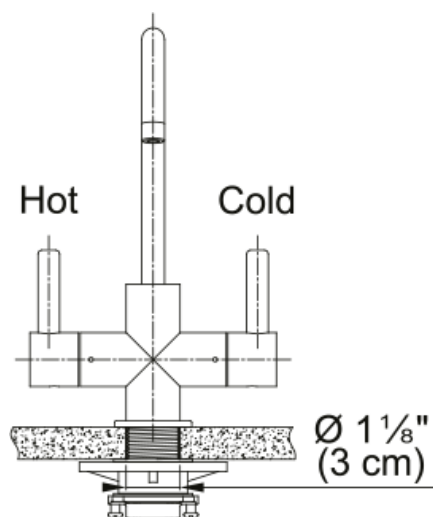

Universal Hot/Cold Filtered - UNJ-HC-CHR | 120.0704.808

8.75-in Double Handle Hot and Cold Water Filtration Faucet in Polished Chrome. Constructed with 100% lead-free 304 stainless steel, a naturally hygienic surface that is corrosion and tarnish-resistant, resulting in a high-performance and low-maintenance faucet. Proportionately sized and available in a variety of finishes to complement any products in the Franke faucet portfolio. Bring wellness home by pairing the UNJ-HC-CHR with our HT-400 heating tank and Franke Filtration system (sold separately) and provide your family with an on-demand flow of clean, safe, instant hot and cool filtered water directly from your kitchen filtration faucet.

Aspect

Spout type	J - spout
Color	Stainless steel
Type of material	Stainless steel 304

Product Dimensions

Faucet hole diameter	31,75 mm
Cartridge dimension	12,70 mm

Installation

Mounting type	Shank
Water supply hose connection	3/8"
Water supply hose length	1524 mm

Product specifications

Pressure	High pressure
Faucet type	Swivel spout
Faucet operation	Dual Lever
Faucet rotation	360°

Product identification

Product brand	FRANKE
Product family	None
Collection	Universal

Features

Water saving feature	No
Type of aerator	Laminar
Little butler type	Chilling tank
Little butler type	Heating tank
Little butler type	Water filtration