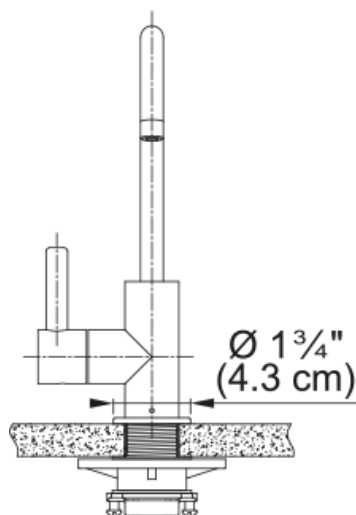

Universal Hot Filtered - UNJ-HO-CHR | 119.0704.807

8.75-in Single Handle Hot Water Filtration Faucet in Polished Chrome. Constructed with 100% lead-free 304 stainless steel, a naturally hygienic surface that is corrosion and tarnish-resistant, resulting in a high-performance and low-maintenance faucet. Proportionately sized and available in a variety of finishes to complement any products in the Franke faucet portfolio. Bring wellness home by pairing the UNJ-HO-CHR with our HT-400 heating tank and Franke Filtration system (sold separately) and provide your family with an on-demand flow of clean, safe, hot filtered water directly from your kitchen filtration faucet.

Aspect

Spout type	J - spout
Color	Polished chrome
Type of material	Stainless steel 304

Product Dimensions

Faucet hole diameter	31,75 mm
Cartridge dimension	12,70 mm

Installation

Mounting type	Shank
Water supply hose connection	3/8"
Water supply hose length	1524 mm

Product specifications

Pressure	High pressure
Faucet type	Swivel spout
Faucet operation	Side lever
Faucet rotation	360°

Product identification

Product brand	FRANKE
Product family	None
Collection	Universal

Features

Water saving feature	No
Type of aerator	Laminar
Little butler type	Heating tank
Little butler type	Water filtration