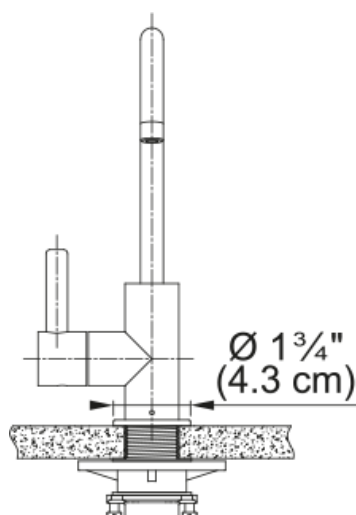

Universal Hot Filtered - UNJ-HO-GLD | 119.0704.771

8.75-in Single Handle Hot Water Filtration Faucet in Gold. Constructed with 100% lead-free 304 stainless steel, a naturally hygienic surface that is corrosion and tarnish-resistant, resulting in a high-performance and low-maintenance faucet. Proportionately sized and available in a variety of finishes to complement any products in the Franke faucet portfolio. Bring wellness home by pairing UNJ-HO-GLD with our HT-400 heating tank and Franke Filtration system (sold separately) and provide your family with an on-demand flow of clean, safe, hot filtered water directly from your kitchen filtration faucet.

Aspect

Spout type	J - spout
Color	Gold
Type of material	Stainless steel 304

Product Dimensions

Faucet hole diameter	31,75 mm
Cartridge dimension	12,70 mm

Installation

Mounting type	Shank
Water supply hose connection	3/8"
Water supply hose length	1524 mm

Product specifications

Pressure	High pressure
Faucet type	Swivel spout
Faucet operation	Side lever
Faucet rotation	360°

Product identification

Product brand	FRANKE
Product family	None
Collection	Universal

Features

Water saving feature	No
Type of aerator	Laminar
Little butler type	Heating tank
Little butler type	Water filtration