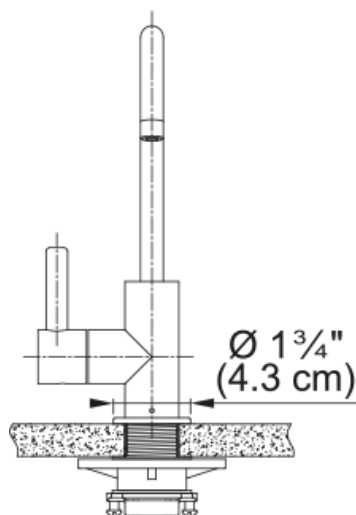

Universal Hot Filtered - UNJ-HO-IBK | 119.0704.768

8.75-in Single Handle Hot Water Filtration Faucet in Industrial Black. Constructed with 100% lead-free 304 stainless steel, a naturally hygienic surface that is corrosion and tarnish-resistant, resulting in a high-performance and low-maintenance faucet. Proportionately sized and available in a variety of finishes to complement any products in the Franke faucet portfolio. Bring wellness home by pairing UNJ-HO-IBK with our HT-400 heating tank and Franke Filtration system (sold separately) and provide your family with an on-demand flow of clean, safe, hot filtered water directly from your kitchen filtration faucet.

Aspect

Spout type	J - spout
Color	Industrial black
Type of material	Stainless steel 304

Product Dimensions

Faucet hole diameter	31,75 mm
Cartridge dimension	12,70 mm

Installation

Mounting type	Shank
Water supply hose connection	3/8"
Water supply hose length	1524 mm

Product specifications

Pressure	High pressure
Faucet type	Swivel spout
Faucet operation	Side lever
Faucet rotation	360°

Product identification

Product brand	FRANKE
Product family	None
Collection	Universal

Features

Water saving feature	No
Type of aerator	Laminar
Little butler type	Heating tank
Little butler type	Water filtration