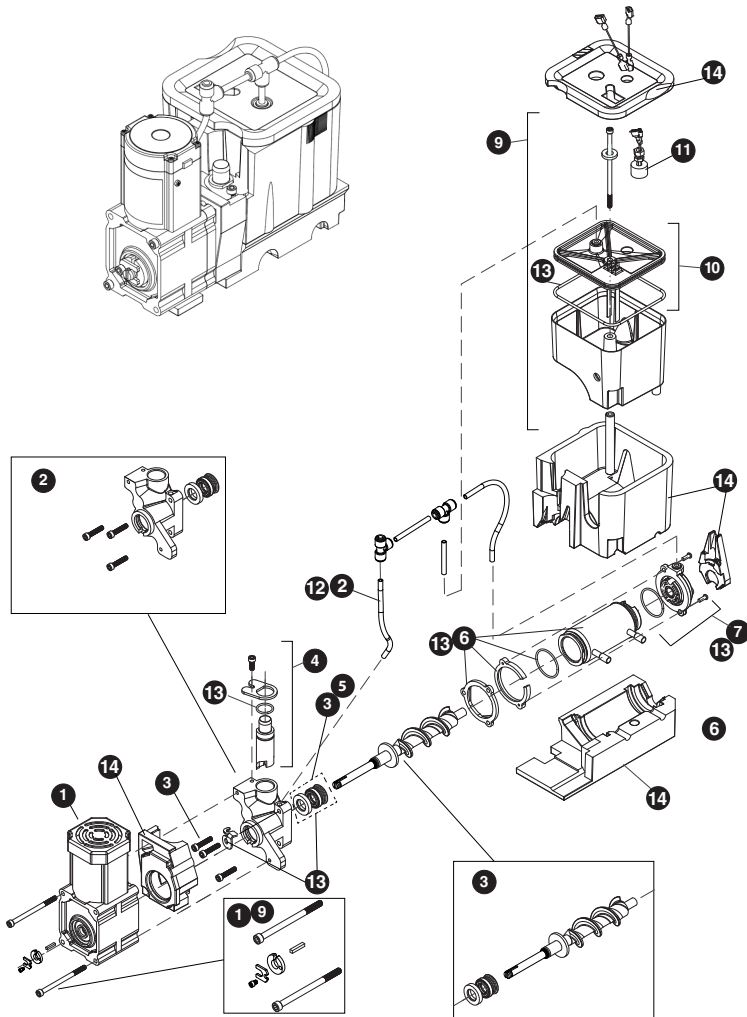

*Not Pictured

**See next page for parts breakdown

Parts

| NUGGET ICE EVAPORATOR | | |
|------------------------------|---------------------------------|-------------|
| 1 | GEAR MOTOR ASSEMBLY | 80-55371-01 |
| 2 | MAIN HOUSING W/SEAL & SCREWS | 80-55371-02 |
| 3 | AUGER W/FRONT SEAL | 80-55371-04 |
| 4 | ICE COMPRESSION NOZZLE ASSY | 80-55371-05 |
| 5 | FRONT SEAL AND O-RING | 80-55371-06 |
| 6 | EVAPORATOR W/FLANGES & O-RING | 80-55371-07 |
| 7 | HOUSING, BUSHING | 80-55371-08 |
| 8 | HARDWARE KIT, GEAR MOTOR | 80-55371-09 |
| 9 | RESERVOIR & FLOAT COMPLETE ASSY | 80-55371-10 |
| 10 | RESERVOIR LID & O-RING | 80-55371-11 |
| 11 | FLOAT SWITCH | 80-55538-00 |
| 12 | WATER LINE, 12" SEGMENT | 80-54722-01 |
| 13 | WATER SEAL KIT | 80-55371-13 |
| 14 | INSULATION KIT* | 80-55371-14 |
| 15 | DUMP VALVE TUBE ASSY | 80-55447-01 |
| 16 | RESERVOIR DUMP VALVE TUBE ASSY | 80-55371-20 |
| 17 | ICE TRANSPORT TUBE ASSY | 80-55371-19 |