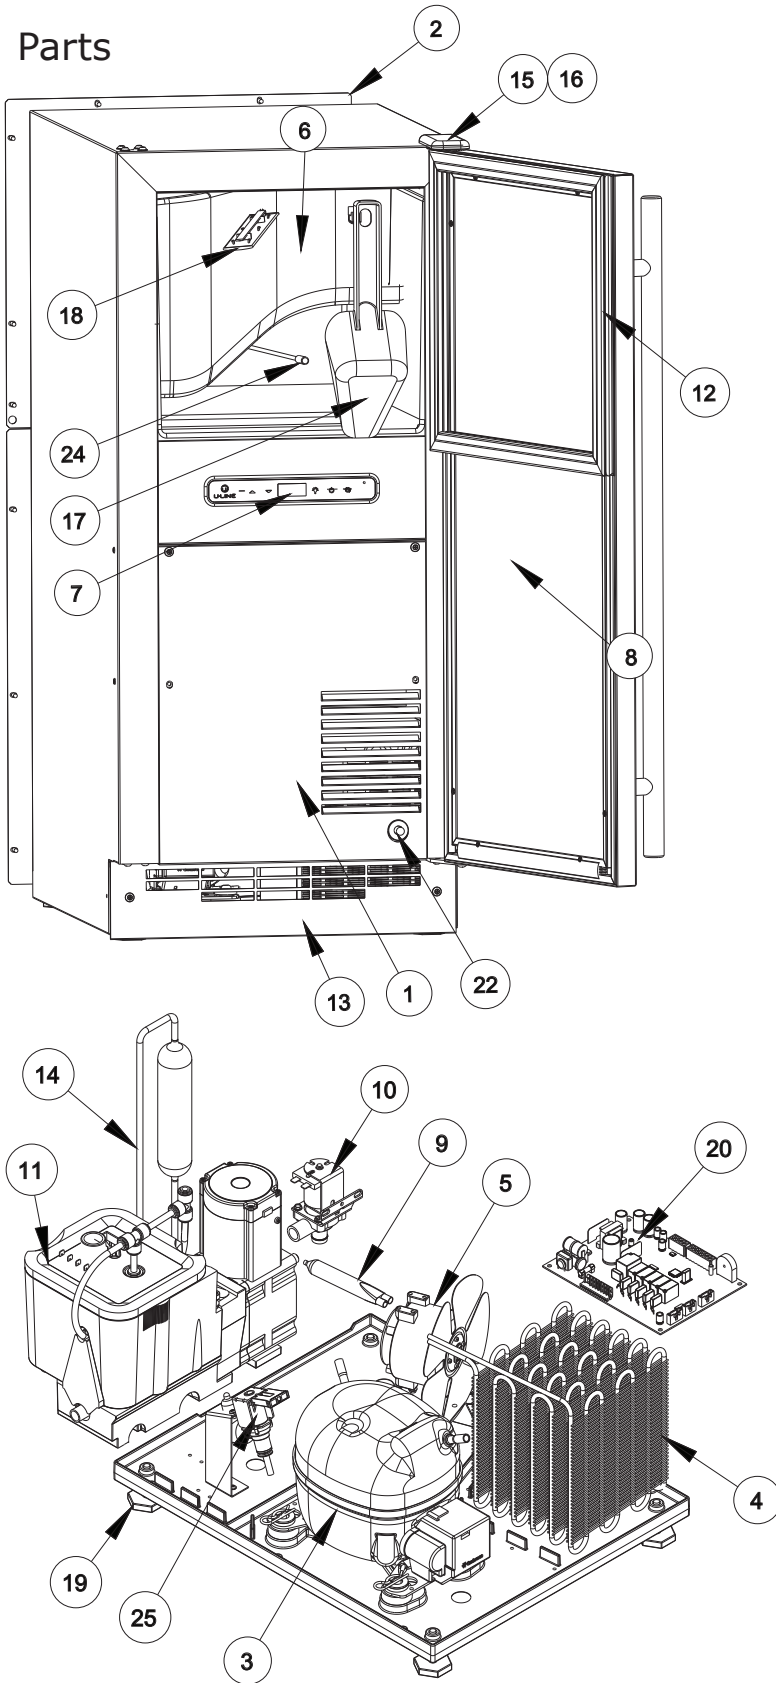

USER GUIDE

Parts

UONB115-SS01A

UONB115-SS01A		
1	ACCESS PANEL ASSY	80-55385-00
2	BACK PANEL	80-55377-00
3	COMPRESSOR W/ELECTRICALS	80-54140-00
4	CONDENSER ASSY	80-55213-01
5	CONDENSER FAN MOTOR	80-54138-00
6	COVER W/HOOK	80-54332-00
7	DISPLAY MODULE	80-55214-00
8	DOOR ASSY, OUTDOOR	80-55386-00
9	DRIER	80-54055-00
10	DUMP VALVE ASSEMBLY	80-55232-00
11	EVAPORATOR ASSEMBLY**	80-55216-00
12	GASKET, DOOR	80-55396-00
13	GRILLE ASSY	80-55389-00
14	HEAT EXCHANGER ASSEMBLY	80-55434-00
15	HINGE ASSEMBLY	80-55390-00
16	HINGE COVER	80-55499-00
17	ICE SCOOP, CLR	80-54080-00
18	LED LIGHT STRIP AND COVER	80-54000-00
19	LEG LEVELERS (4)	80-54019-00
20	MAIN BOARD	80-55398-00
21	NUGGET ICE CLEANER*	ULANUGGETCLEAN
22	PLUNGER SWITCH	80-55391-00
23	POWER CORD*	80-55376-00
24	THERMISTOR	80-54006-00
25	WATER VALVE, RESERVOIR/INLET	80-55448-00
26	WATER SUPPLY LINE KIT*	ULAWATERHOOKUP
27	WIRE HARNESS, BOARD*	80-55226-00

*Not Pictured

**See next page for parts breakdown