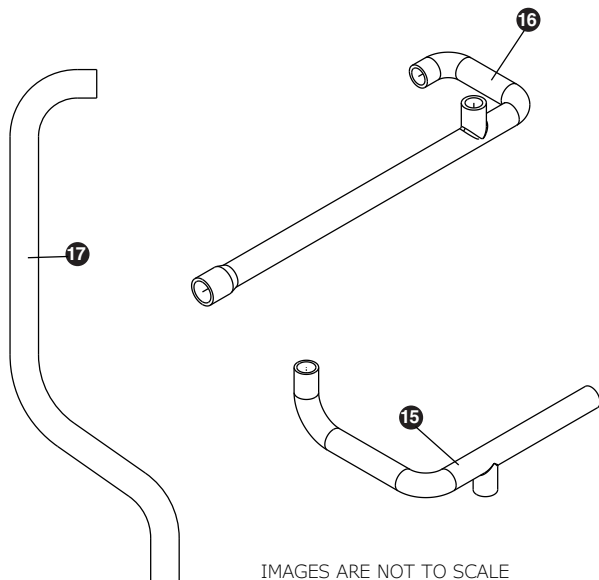

*Not Pictured

**See next page for parts breakdown

Parts

| NUGGET ICE EVAPORATOR | | |
|------------------------------|---------------------------------|-------------|
| 1 | GEAR MOTOR ASSEMBLY | 80-55371-01 |
| 2 | MAIN HOUSING W/SEAL & SCREWS | 80-55371-02 |
| 3 | AUGER W/FRONT SEAL | 80-55371-04 |
| 4 | ICE COMPRESSION NOZZLE ASSY | 80-55371-05 |
| 5 | FRONT SEAL AND O-RING | 80-55371-06 |
| 6 | EVAPORATOR W/FLANGES & O-RING | 80-55371-07 |
| 7 | HOUSING, BUSHING | 80-55371-08 |
| 8 | HARDWARE KIT, GEAR MOTOR | 80-55371-09 |
| 9 | RESERVOIR & FLOAT COMPLETE ASSY | 80-55371-10 |
| 10 | RESERVOIR LID & O-RING | 80-55371-11 |
| 11 | FLOAT SWITCH | 80-55538-00 |
| 12 | WATER LINE, 12" SEGMENT | 80-54722-01 |
| 13 | WATER SEAL KIT | 80-55371-13 |
| 14 | INSULATION KIT* | 80-55371-14 |
| 15 | DUMP VALVE TUBE ASSY | 80-55447-01 |
| 16 | RESERVOIR DUMP VALVE TUBE ASSY | 80-55371-20 |
| 17 | ICE TRANSPORT TUBE ASSY | 80-55371-19 |

*Insulation foam pieces are sold only as a complete set

IMAGES ARE NOT TO SCALE