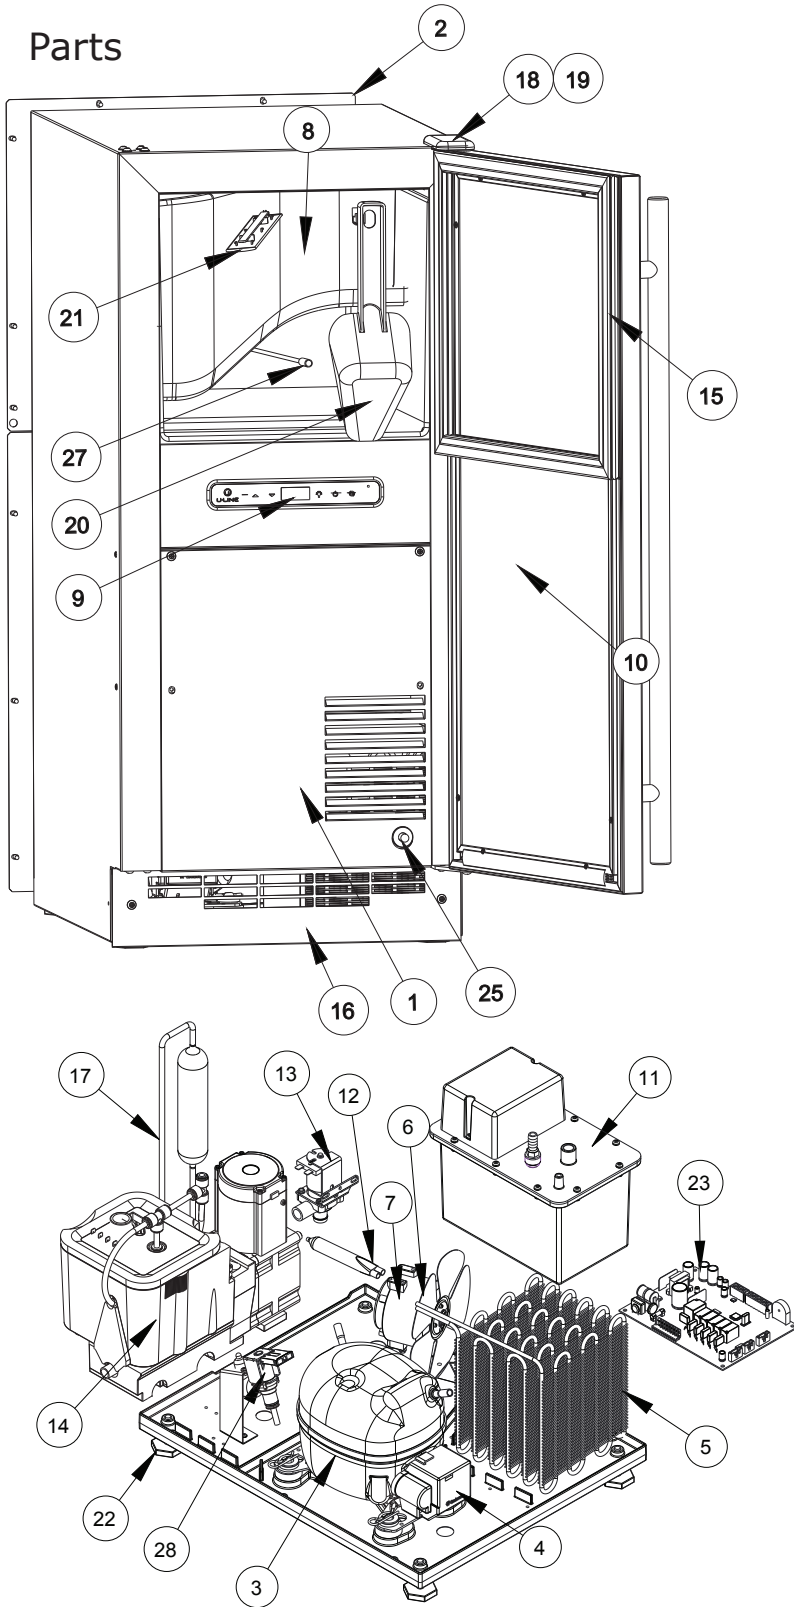

## Parts

## UONP115-SS01A

UONP115-SS01A		
1	ACCESS PANEL ASSY, NUG OUTDR	80-55385-00
2	BACK PANEL, NUGGET	80-55377-00
3	COMPRESSOR	80-54140-00
4	COMPRESSOR ELECTRICALS	80-54141-00
5	CONDENSER ASSY, NUGGET 15"	80-55213-01
6	CONDENSER FAN BLADE	80-54060-00
7	CONDENSER FAN MOTOR	80-54138-00
8	COVER W/HOOK	80-54332-00
9	DISPLAY MODULE	80-55214-00
10	DOOR ASSY, OUTDOOR	80-55386-00
11	DRAIN PUMP	80-54147-00
12	DRIER	80-54055-00
13	DUMP VALVE ASSEMBLY	80-55232-00
14	EVAPORATOR ASSEMBLY**	80-55216-00
15	GASKET, NUGGET	80-55396-00
16	GRILLE ASSY NUGGET	80-55389-00
17	HEAT EXCHANGER ASSEMBLY	80-55434-00
18	HINGE ASSEMBLY	80-55390-00
19	HINGE COVER	80-55499-00
20	ICE SCOOP	80-54080-00
21	LED LIGHT STRIP AND COVER	80-54000-00
22	LEG LEVELERS (4)	80-54019-00
23	MAIN BOARD	80-55398-00
24	NUGGET ICE CLEANER*	ULANUGGETCLEAN
25	PLUNGER SWITCH NUG OUTDR	80-55391-00
26	POWER CORD, NUGGET*	80-55376-00
27	THERMISTOR	80-54006-00
28	WATER VALVE, RESERVOIR/INLET	80-55448-00
29	WATER SUPPLY LINE KIT*	ULAWATERHOOKUP
30	WIRE HARNESS, BOARD*	80-55226-00

\*Not Pictured

\*\*See next page for parts breakdown

Parts

NUGGET ICE EVAPORATOR		
1	GEAR MOTOR ASSEMBLY	80-55371-01
2	MAIN HOUSING W/SEAL & SCREWS	80-55371-02
3	AUGER W/FRONT SEAL	80-55371-04
4	ICE COMPRESSION NOZZLE ASSY	80-55371-05
5	FRONT SEAL AND O-RING	80-55371-06
6	EVAPORATOR W/FLANGES & O-RING	80-55371-07
7	HOUSING, BUSHING	80-55371-08
8	HARDWARE KIT, GEAR MOTOR	80-55371-09
9	RESERVOIR & FLOAT COMPLETE ASSY	80-55371-10
10	RESERVOIR LID & O-RING	80-55371-11
11	FLOAT SWITCH	80-55538-00
12	WATER LINE, 12" SEGMENT	80-54722-01
13	WATER SEAL KIT	80-55371-13
14	INSULATION KIT*	80-55371-14
15	DUMP VALVE TUBE ASSY	80-55447-01
16	RESERVOIR DUMP VALVE TUBE ASSY	80-55371-20
17	ICE TRANSPORT TUBE ASSY	80-55371-19