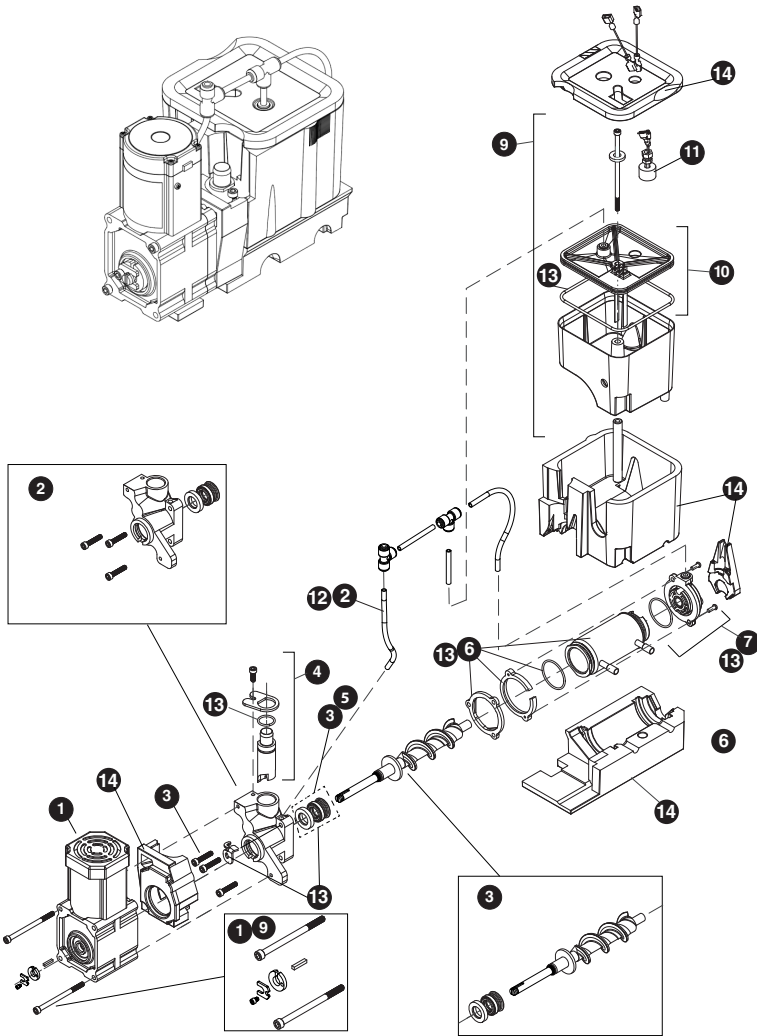

## Parts

## UONP115-SS01A

UONP115-SS01A		
1	ACCESS PANEL ASSY, NUG OUTDR	80-55385-00
2	BACK PANEL, NUGGET	80-55377-00
3	COMPRESSOR	80-54140-00
4	COMPRESSOR ELECTRICALS	80-54141-00
5	CONDENSER ASSY, NUGGET 15"	80-55213-01
6	CONDENSER FAN BLADE	80-54060-00
7	CONDENSER FAN MOTOR	80-54138-00
8	COVER W/HOOK	80-54332-00
9	DISPLAY MODULE	80-55214-00
10	DOOR ASSY, OUTDOOR	80-55386-00
11	DRAIN PUMP	80-54147-00
12	DRIER	80-54055-00
13	DUMP VALVE ASSEMBLY	80-55232-00
14	EVAPORATOR ASSEMBLY**	80-55216-00
15	GASKET, NUGGET	80-55396-00
16	GRILLE ASSY NUGGET	80-55389-00
17	HEAT EXCHANGER ASSEMBLY	80-55434-00
18	HINGE ASSEMBLY	80-55390-00
19	HINGE COVER	80-55499-00
20	ICE SCOOP	80-54080-00
21	LED LIGHT STRIP AND COVER	80-54000-00
22	LEG LEVELERS (4)	80-54019-00
23	MAIN BOARD	80-55398-00
24	NUGGET ICE CLEANER*	ULANUGGETCLEAN
25	PLUNGER SWITCH NUG OUTDR	80-55391-00
26	POWER CORD, NUGGET*	80-55376-00
27	THERMISTOR	80-54006-00
28	WATER VALVE, RESERVOIR/INLET	80-55448-00
29	WATER SUPPLY LINE KIT*	ULAWATERHOOKUP
30	WIRE HARNESS, BOARD*	80-55226-00

\*Not Pictured

\*\*See next page for parts breakdown

Parts

NUGGET ICE EVAPORATOR		
1	GEAR MOTOR ASSEMBLY	80-55371-01
2	MAIN HOUSING W/SEAL & SCREWS	80-55371-02
3	AUGER W/FRONT SEAL	80-55371-04
4	ICE COMPRESSION NOZZLE ASSY	80-55371-05
5	FRONT SEAL AND O-RING	80-55371-06
6	EVAPORATOR W/FLANGES & O-RING	80-55371-07
7	HOUSING, BUSHING	80-55371-08
8	HARDWARE KIT, GEAR MOTOR	80-55371-09
9	RESERVOIR & FLOAT COMPLETE ASSY	80-55371-10
10	RESERVOIR LID & O-RING	80-55371-11
11	FLOAT SWITCH	80-55538-00
12	WATER LINE, 12" SEGMENT	80-54722-01
13	WATER SEAL KIT	80-55371-13
14	INSULATION KIT*	80-55371-14
15	DUMP VALVE TUBE ASSY	80-55447-01
16	RESERVOIR DUMP VALVE TUBE ASSY	80-55371-20
17	ICE TRANSPORT TUBE ASSY	80-55371-19