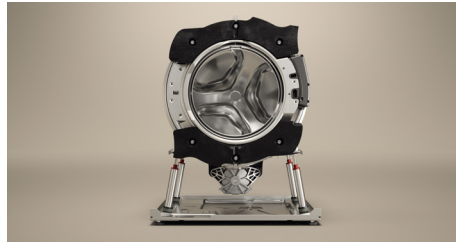

Quattro Construction™

Exclusive suspension system with stainless steel inner and outer drum, cast iron weights, and 4 shock absorbers to reduce vibrations, increase machine stability and life span.

Tested for 20 years of use

- Electrical connection: 2.2 kW / 208–240 V / 60 Hz / 15 A
- Drum volume: 2.0 Cubic ft / Loading capacity: 19.8 lbs / Max spin: 1400 rpm
- Noise level: 72 dB (A) on spinning and 51 dB(A) on washing
- ADA compliant when installed on top of an ASKO pedestal