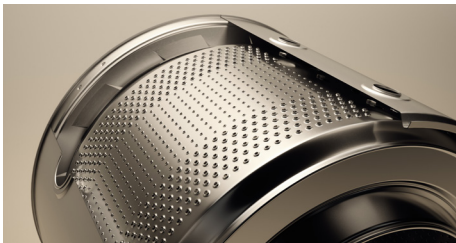

ASKO

STEEL SEAL
QUATTRO CONSTRUCTION
TESTED FOR 20 YEARS

SCANDINAVIAN LAUNDRY CARE 2.0 W3W | WASHING MACHINE

Hygienic Steel Seal™ door

Washing machine opening without a rubber seal for better hygiene, no smell or mold, easier access, and increases life span. 95% less bacterial growth according to 3rd party test institute.

Quattro Construction™

Exclusive suspension system with stainless steel inner and outer drum, cast iron weights, and 4 shock absorbers to reduce vibrations, increase machine stability and life span.

Tested for 20 years of use

Stainless inner and outer drum

All ASKO washing machines have both stainless inner and outer drum resulting in higher levels of performance, hygiene, and durability.

Steam disinfection

Steam disinfection option enable similar washing results on cold wash cycles as with high temp washing.