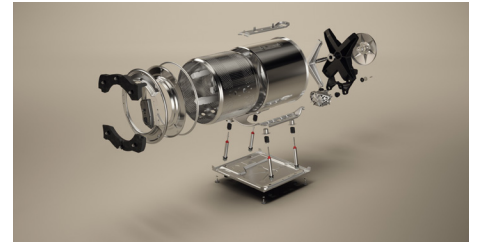

Quattro Construction™

Exclusive suspension system with stainless steel inner and outer drum, cast iron weights, and 4 shock absorbers to reduce vibrations, increase machine stability and life span.

Tested for 20 years of use

- Electrical connection: 2.2 kW / 208–240 V / 60 Hz / 15 A
- Drum volume: 2.0 Cubic ft / Loading capacity: 19.8 lbs / Max spin: 1400 rpm
- Noise level: 72 dB (A) on spinning and 51 dB(A) on washing
- ADA compliant when installed on top of an ASKO pedestal