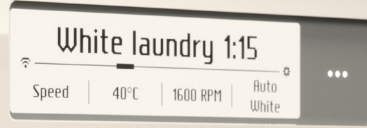

ASKO

STEEL SEAL
QUATTRO CONSTRUCTION
TESTED FOR 20 YEARS