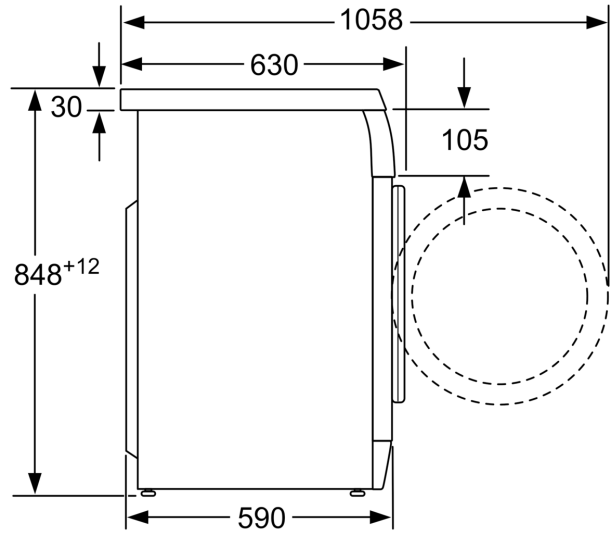

### Capacity

- Wash Up to 17.6 lbs – Fits Up to 14 Pairs of Pants in One Load

**Series 8, Compact Washer, 1200 rpm  
WAS24460UC**

measurements in mm

measurements in mm

Measurements in inches

Measurements in inches