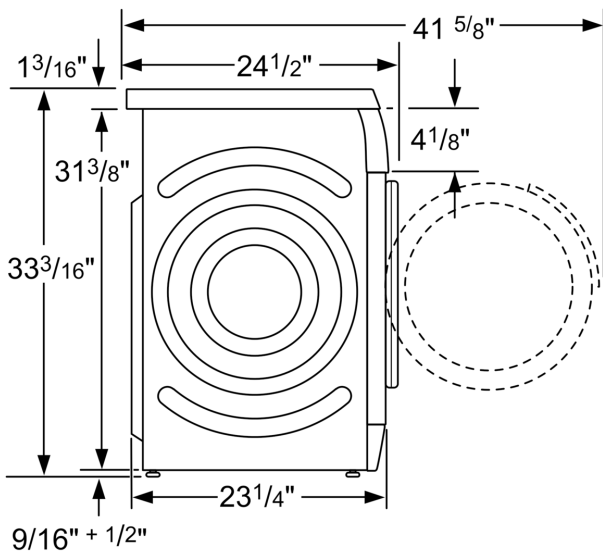

### Capacity

- Wash Up to 17.6 lbs – Fits Up to 14 Pairs of Pants in One Load

**Series 8, Compact Washer, 1200 rpm  
WAS24460UC**

measurements in mm

measurements in mm

Measurements in inches

Measurements in inches