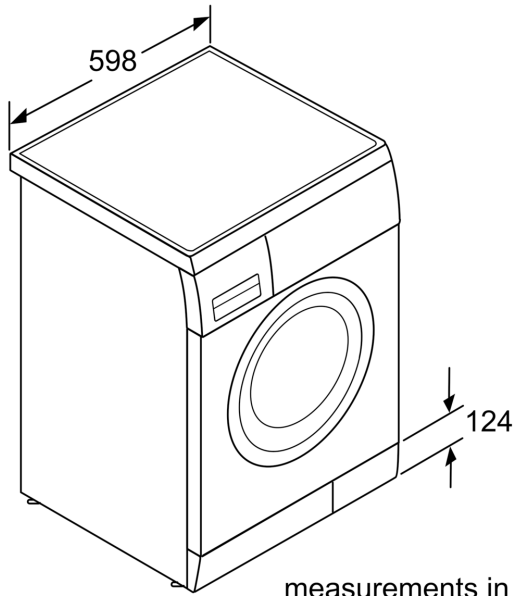

**Series 8, Compact Washer, 1200 rpm
WAS24460UC**

measurements in mm