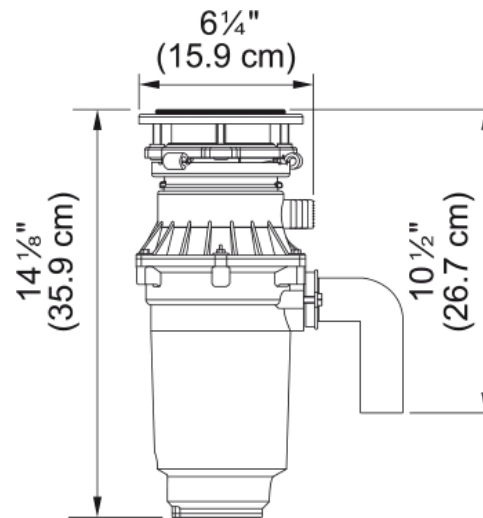

3/4 HP Food Waste Disposer - WDJ75 | 134.0482.019

Franke 3/4 Horse Power Quiet Continuous Feed Waste Disposer Torque Master 2700 RPM Jam-Resistant DC Motor in Red/Chrome. Cleaning up after meals gets a whole lot easier with a state-of-the-art waste disposer from Franke. These energy efficient and environmentally friendly waste disposers are superior in every way from price to performance. They take less time to do the job, grind to septic system compatible levels of fineness and use less energy. Bio Shield Antimicrobial agents molded into the internal components of the disposers inhibit the growth of bacteria and reduce odors, while a sound insulated shell keeps them quiet. Now you can safely and hygienically wash food scraps away.

Aspect

Product type Food waste disposer

Energy specifications

Voltage 120 V

Product identification

Product brand FRANKE

Product family Maris

Collection Disposer

Features

Horsepower 3/4 HP

Motor speed 2700.0

Waste disposer motor type Permanent magnet

Feed type Continuous