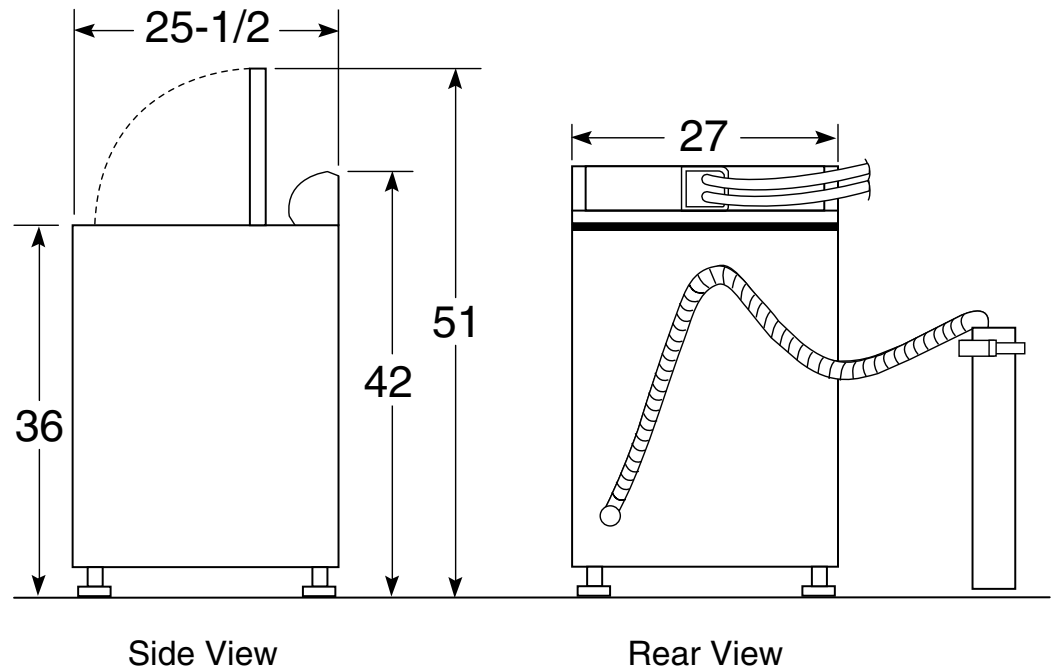

### Dimensions and Installation Information (in inches)

**Circuit Requirements:** An individual, properly-grounded branch circuit, with a three-prong grounding-type receptacle, protected by a 15 or 20 amp circuit breaker or a time-delay fuse, is required.

**Electrical Rating:** 120V, 60Hz, 10A

**Note:** Washer wall outlet must be located within 36" of service code entry. Wall outlet must not be located behind dryer.

**Installation Information:** Before installing, consult installation instructions packed with product for current dimensional data.