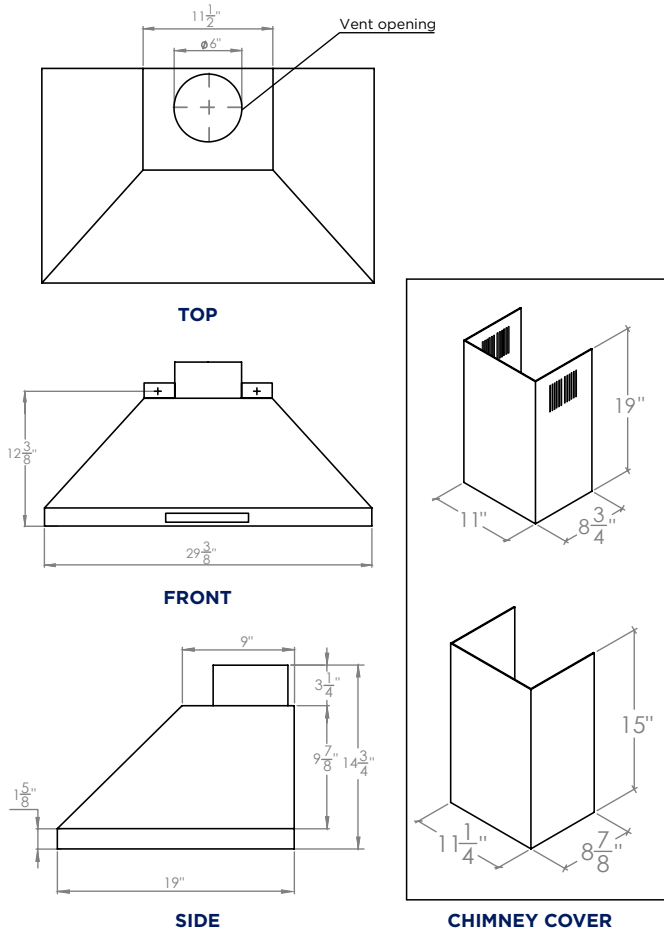

DETAIL DRAWING