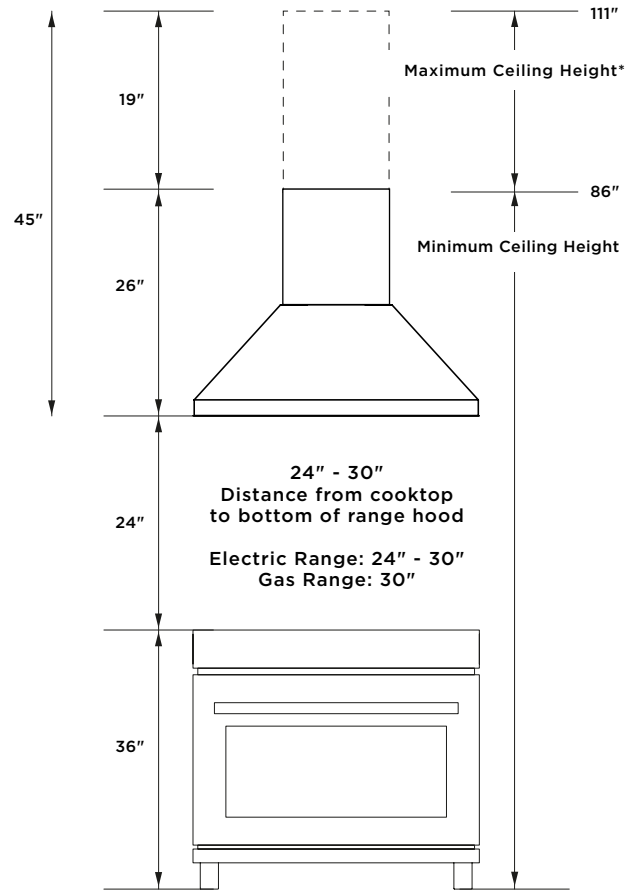

SPECIFICATIONS

SIZE	30" 36"
STYLE	Wall Mount
DUCTLESS	Yes
CLEANING FUNCTION	N/A
NOISE LEVEL	1.5 to 7.0 Sones
LIGHT COLOR TEMP.	Warm / 3000 Kelvin
LIGHT BULB	3W LED (GU10 Base)
LIGHT INTENSITY	1 Level
CONTROL	Touch Panel
SPEED SELECTIONS	3 Levels
CONVERTIBLE	Yes. Charcoal Filters (CFI001) Not Included.