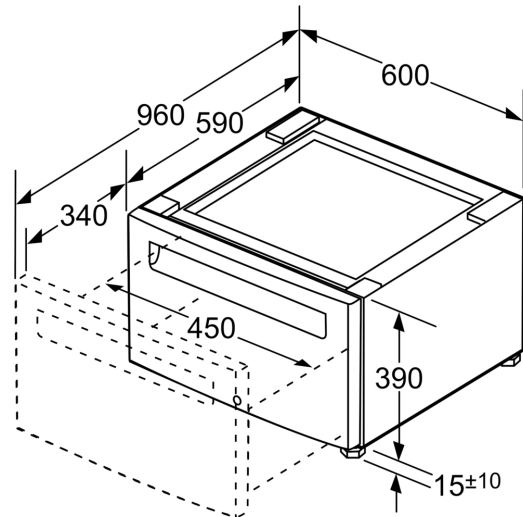

---

**Laundry Accessory**  
**WMZ20490**

Product group: ..... Accessory  
Brand: ..... Bosch  
Product name / series name:  
SKU: ..... WMZ20490  
Internal article number: ..... 00000000000575721  
EAN code: ..... 4242002714745  
Product Packaging Dimensions (HxWxD): ..... 16.92 x 24.80 x 24.40  
Net Weight: ..... 41.000 lbs  
Gross Weight: ..... 44.000 lbs  
Quantity per packing unit:  
Standard number of units per pallet:  
UPC code: ..... 825225901242

---

**Laundry Accessory**  
**WMZ20490**

measurements in inches

measurements in mm