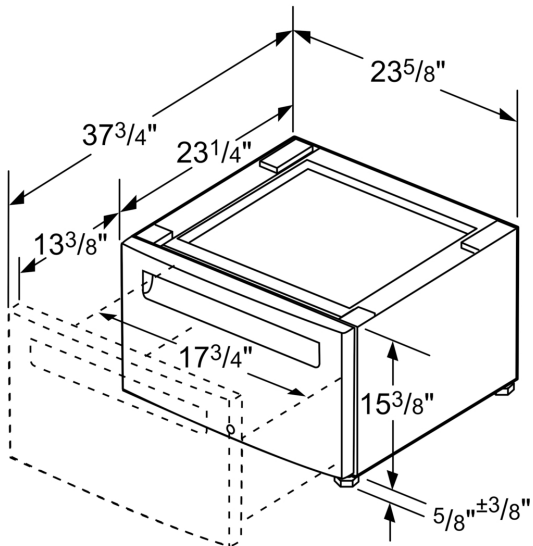

---

**Laundry Accessory**  
**WMZ20490**

Product group: ..... Accessory  
Brand: ..... Bosch  
Product name / series name:  
SKU: ..... WMZ20490  
Internal article number: ..... 00000000000575721  
EAN code: ..... 4242002714745  
Product Packaging Dimensions (HxWxD): ..... 16.92 x 24.80 x 24.40  
Net Weight: ..... 41.000 lbs  
Gross Weight: ..... 44.000 lbs  
Quantity per packing unit:  
Standard number of units per pallet:  
UPC code: ..... 825225901242

---

**Laundry Accessory**  
**WMZ20490**

measurements in inches

measurements in mm