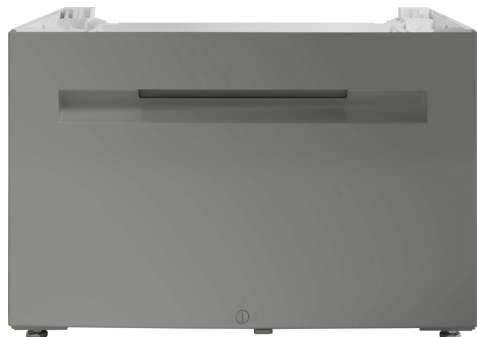

Washer platform with pull-out WMZPW4XW

Product group: Accessory
Brand: Bosch
Product name / series name:
SKU: WMZPW4XW
Internal article number: 00000000017009166
EAN code: 4242005582136
Product Packaging Dimensions (HxWxD): 16.92 x 24.40 x 24.40
Net Weight: 34.000 lbs
Gross Weight: 42.000 lbs
Quantity per packing unit:
Standard number of units per pallet:
UPC code: 825225986256